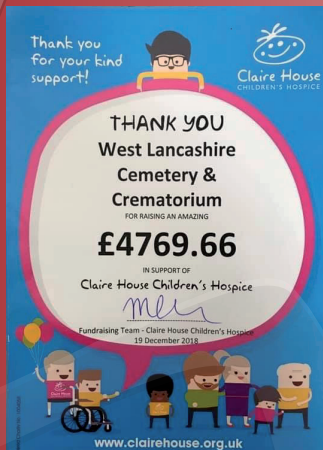

Chapel Tribute Screens

In conjunction with Wesley Media we can offer families the use of a tribute screen in our Chapel. Our tribute screens can be used to display either a single holding image of your loved one, or a series of images that can be played either as slideshow throughout the whole service, or during a period of reflection (accompanied by a song of your choice).

Other service offered through Wesley include 'Web Casts' and the opportunity to record the service. Your Funeral Director will be able to assist you further or you can contact the Crematorium office directly to discuss your requirements.

Charity News

Through our 'Metal Recycling Scheme', we are able to donate funds to local charities.

Following a recommendation from one of our funeral directors, we were pleased to support a very worthwhile charity, Claire House Children's Hospice.

We were very happy to be able to donate £4769.66 to this worthwhile cause.